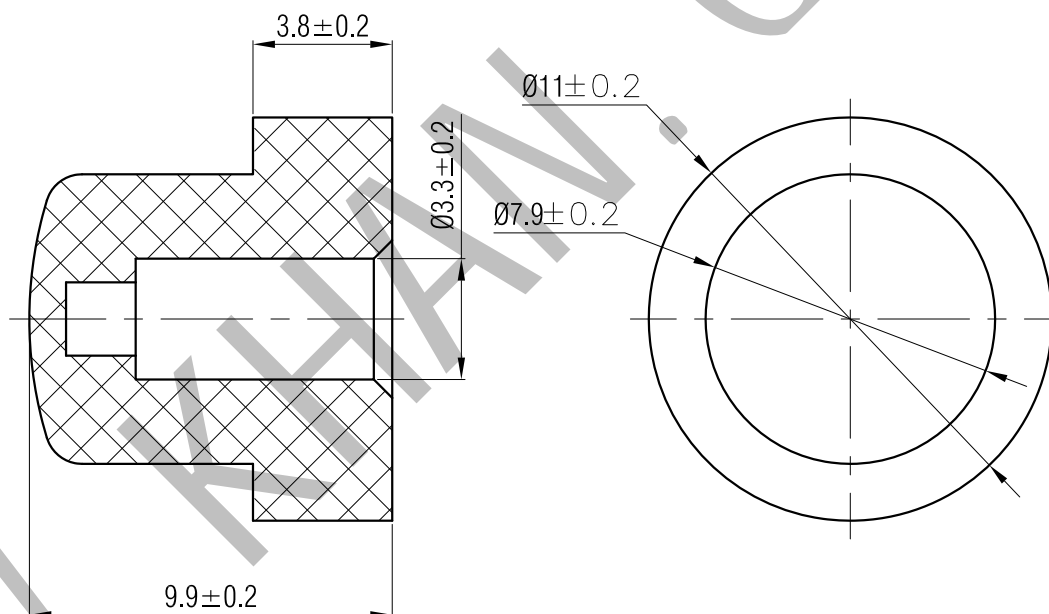

SWITCH CAP
P/N:SC103

Materials ABS

Color Chrome Plating

Packaging

Bulk Package

Inner Package: Plastic bag

Outer Package: Carton

VERSION		PROJECTION	DESIGN	AO YU DA
KH14FE22E			DRAWN	AO YU DA
SCALE	SIZE	 Dimensions are shown:mm(inches)		APPROVAL
5:1	A4		2018.12.06	